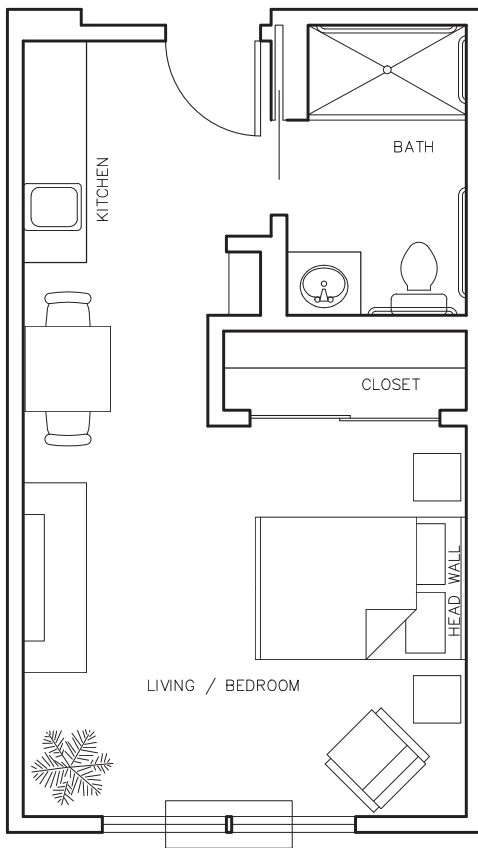

FLOOR PLANS

INDEPENDENT &
ASSISTED LIVING

AL - Studio
390 sqft.

AL - 1bed 1bath
595 sqft.

**Other floor plans available*

AVAMERE
at Cascadia Village
Independent & Assisted Living

39495 Cascadia Village Drive • Sandy, OR 97055
p: 503-668-0300
Your Life, Enhanced

FLOOR PLANS

IL - Studio
480 sqft

IL - 1bed 1bath
682 sqft

IL - 2bed 1bath
875 sqft.

**Other floor plans available*

AVAMERE
at Cascadia Village
Independent & Assisted Living

39495 Cascadia Village Drive • Sandy, OR 97055
p: 503-668-0300
Your Life, Enhanced