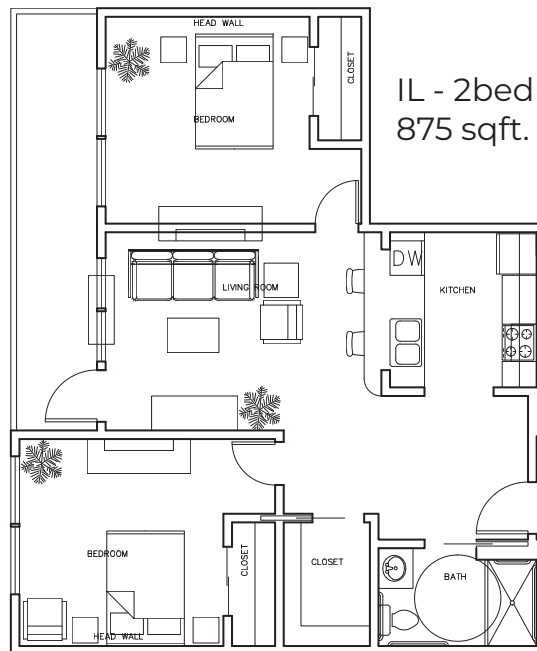

FLOOR PLANS

INDEPENDENT &
ASSISTED LIVING

AL - Studio
390 sqft.

AL - 1bed 1bath
595 sqft.

**Other floor plans available*

AVAMERE
at Cascadia Village
Independent & Assisted Living

39495 Cascadia Village Drive • Sandy, OR 97055
p: 503-668-0300
Your Life, Enhanced

FLOOR PLANS

IL - Studio
480 sqft

IL - 1bed 1bath
682 sqft

IL - 2bed 1bath
875 sqft.

**Other floor plans available*

AVAMERE
at Cascadia Village
Independent & Assisted Living

39495 Cascadia Village Drive • Sandy, OR 97055
p: 503-668-0300
Your Life, Enhanced