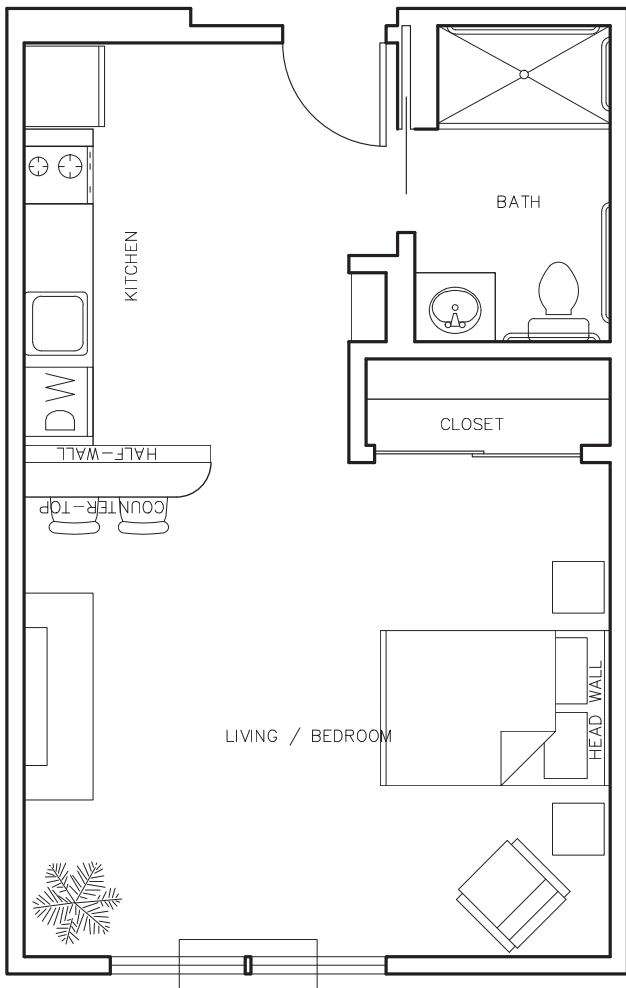

FLOOR PLANS

INDEPENDENT &
ASSISTED LIVING

AL - Studio
390 sqft.

AL - 1bed 1bath
595 sqft.

**Other floor plans available*

AVAMERE
at Cascadia Village
Independent & Assisted Living

39495 Cascadia Village Drive • Sandy, OR 97055
p: 503-668-0300
Your Life, Enhanced

FLOOR PLANS

IL - Studio
480 sqft

IL - 1bed 1bath
682 sqft

IL - 2bed 1bath
875 sqft.

**Other floor plans available*

AVAMERE
at Cascadia Village
Independent & Assisted Living

39495 Cascadia Village Drive • Sandy, OR 97055
p: 503-668-0300
Your Life, Enhanced