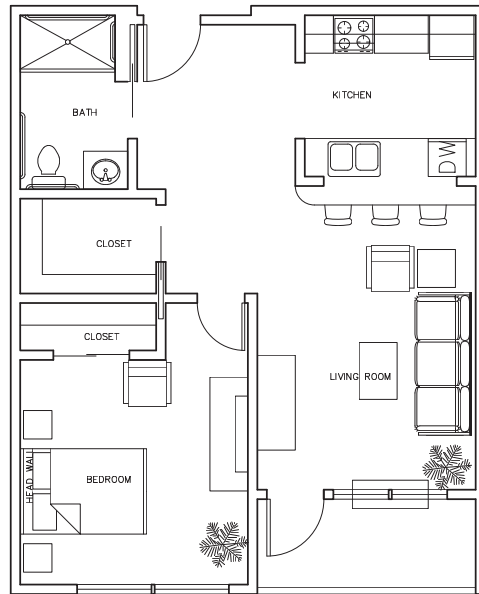

FLOOR PLANS

INDEPENDENT &
ASSISTED LIVING

AL - Studio
390 sqft.

AL - 1bed 1bath
595 sqft.

**Other floor plans available*

AVAMERE
at Cascadia Village
Independent & Assisted Living

39495 Cascadia Village Drive • Sandy, OR 97055
p: 503-668-0300
Your Life, Enhanced

FLOOR PLANS

IL - Studio
480 sqft

IL - 1bed 1bath
682 sqft

IL - 2bed 1bath
875 sqft.

**Other floor plans available*

AVAMERE
at Cascadia Village
Independent & Assisted Living

39495 Cascadia Village Drive • Sandy, OR 97055
p: 503-668-0300
Your Life, Enhanced