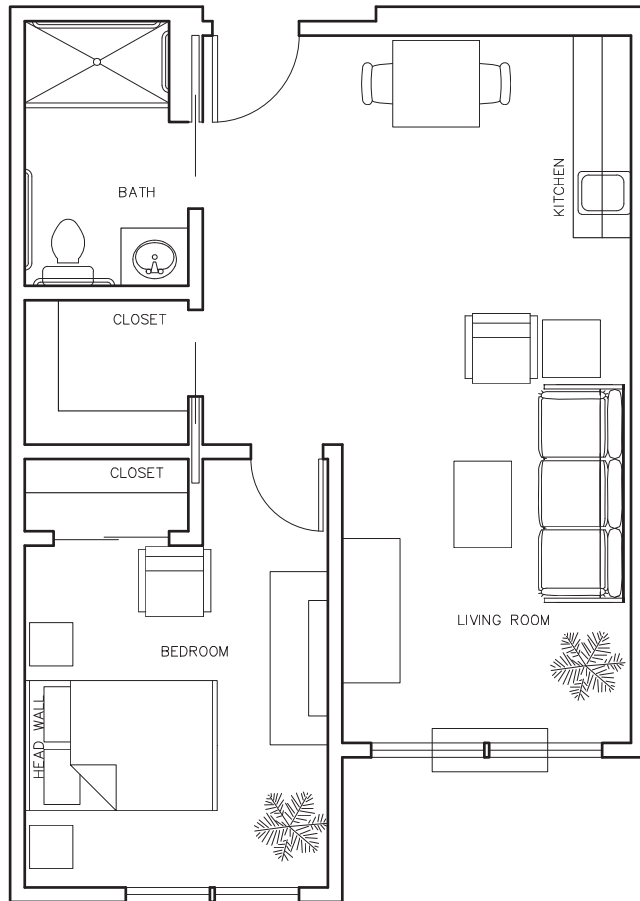

FLOOR PLANS

INDEPENDENT &
ASSISTED LIVING

AL - Studio
390 sqft.

AL - 1bed 1bath
595 sqft.

**Other floor plans available*

AVAMERE
at Cascadia Village
Independent & Assisted Living

39495 Cascadia Village Drive • Sandy, OR 97055
p: 503-668-0300
Your Life, Enhanced

FLOOR PLANS

IL - Studio
480 sqft

IL - 1bed 1bath
682 sqft

IL - 2bed 1bath
875 sqft.

**Other floor plans available*

AVAMERE
at Cascadia Village
Independent & Assisted Living

39495 Cascadia Village Drive • Sandy, OR 97055
p: 503-668-0300
Your Life, Enhanced